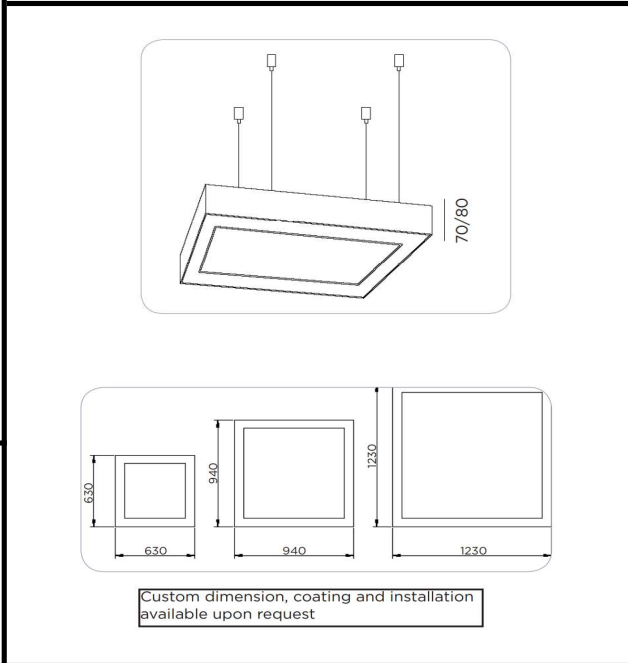

Sovitron Interior Pvt.Ltd.

Model Name	Square Ring Pendant / DLARSQUDDPD-50
Description	Architectural Light

Technical description	Image
-----------------------	-------

Dimension	L=Customised H=60/90/95mm
Frame	Aluminium
Color Tempertaure	4000K
Power	50W
Total Luminous Flux	4500 lm
Efficacy	90 lm/W
IP rating	50
Color Rendering	≥80
Mounting	Pendant
Optics	White Opal Diffuser
Dimming	NON-Dimmable
Operating Voltage	220-240 VAC
Standard Lifetime	L70 minimum at 50,000 burning hours

Dimension diagram

Remarks:-

Address: Plot #7 Saroorpur-Nangla Industrial Area,Ballabgarh-Sohna Road,Faridabad-121005
Email: info@sovitron.com